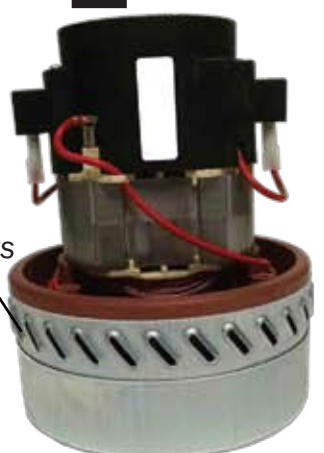

Motor

Motors will have ventilation slots shaped like either a diagonal line or a crescent/half-moon. It's important to know which one you have because they use different brushes.

Rear View