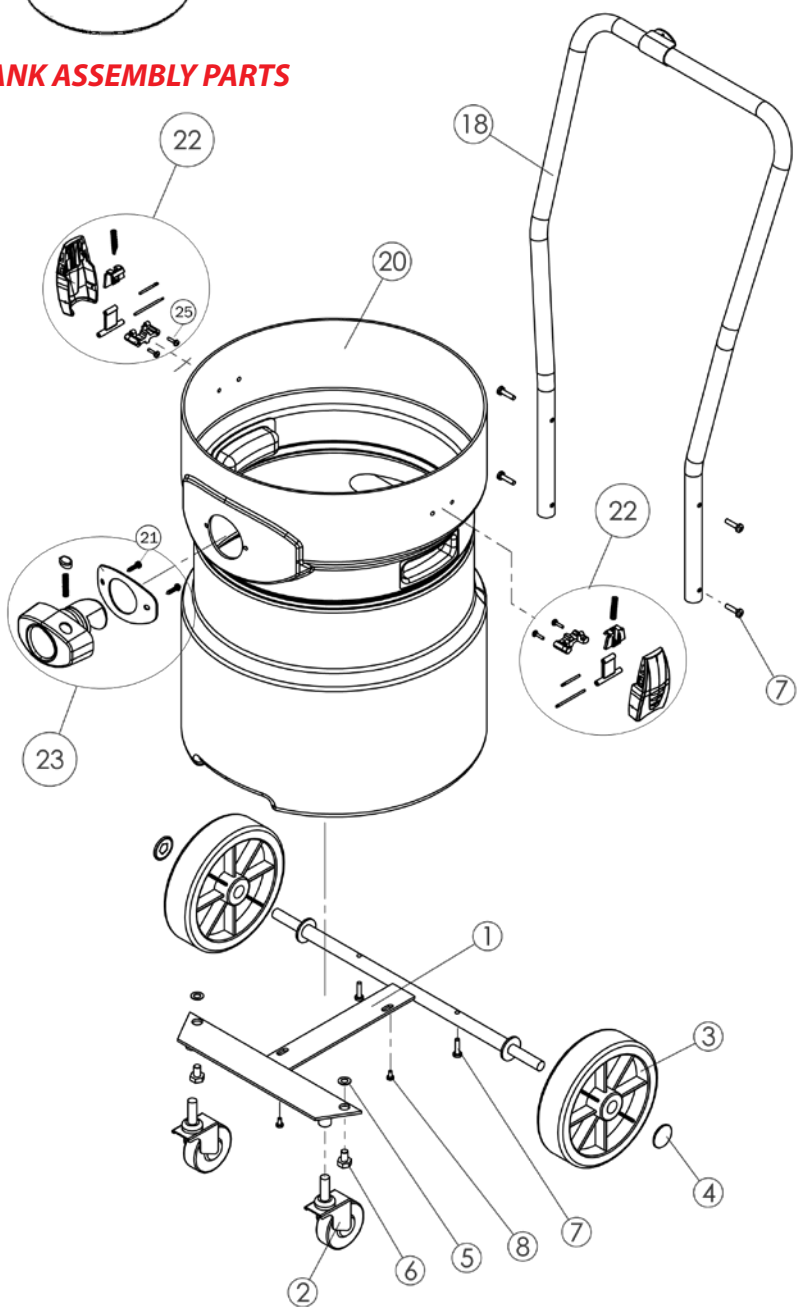

For easier and faster ordering, please verify your model by  checking the above pictures.

ITEM	DESCRIPTION	PART #
1	CAP BASE	VB149
2	MOTOR CAP	VB121
3	MOTOR SUPPORT	VB146
4	PUSH BUTTON	VB127
5	FILTER SHAKER	VB124
6	LOCKRING	VB170
7	ANTI STATIC CLAMP	VB173
8	GASKET	VB176
9	CAGE SHUT	VB133
10	CAN-SHUT OFF	VB185
11	SCREW	VB140
12	KNOB	VB136
13	SPRING	VB182
14	PROTECTOR	VB112
15	MOTOR	VP477
16	GASKET	VP456
17	SWITCH	VP462
18	COVER	VB130
19	VALVE	VP576
20	PLUG	VP579
21	GASKET	VB188
22	DISC	VB143
23	FAIRLEAD	VB191
24	PLASTIC FAIRLEAD	VB194
25	SCREW	VB197
26	CABLE	VB196
27	RIGHT HANDLE COVER	VB116
28	LEFT HANDLE COVER	VB115
29	RECESS SCREW M5X30	VB195
30	NUT	VB200
31	TOP	VB201
32	MOTOR CAP	VB109
33	COVER	VB100
34	GASKET	VB158
35	TERMINAL BOARD	VB202
36	SCREW	VB203
37	SCREW	VB103
38	SOUND PROOFING	VB106
39	SOUND PROOFING	VB164
40	SOUND PROOFING	VB167
41	SOUND PROOFING	VB161
42	GASKET	VB179
43	SEEGER RING	VB190
44	FILTER BASKET	VB155
45	RECESS SCREW M5X45	VP637
46	M5 NUT	VP387
47	FILTER COMPLETE	VP468
48	FILTER ASSEMBLY	VB204
49	HEPA FILTER CARTRIDGE	VPH021
49A	TEFLON MICRO ANTI STATIC FILTER	VP468C

### TANK ASSEMBLY PARTS

### TANK ASSEMBLY PARTS

ITEM	DESCRIPTION	PART #
1	TRUCK BASE	VP327
2	WHEEL	VP549
3	WHEEL	VP546
4	CASING CAPPED	VP348
5	WASHER	VB206
6	SCREW	VP655
7	RECESS SCREW M6X25	VP649
8	RECESS SCREW M6X10	VP646
18	BLACK HANDLE	VB205
20	SHAFT	VB199
21	SCREWS	VP194
22	CLAMP	VP191
22A	STEEL CLAMP	VP342
23	TANK FITTING 1 1/2"	VP315
25	OVAL COMPLETE	VP315
	RIVETS	VP558