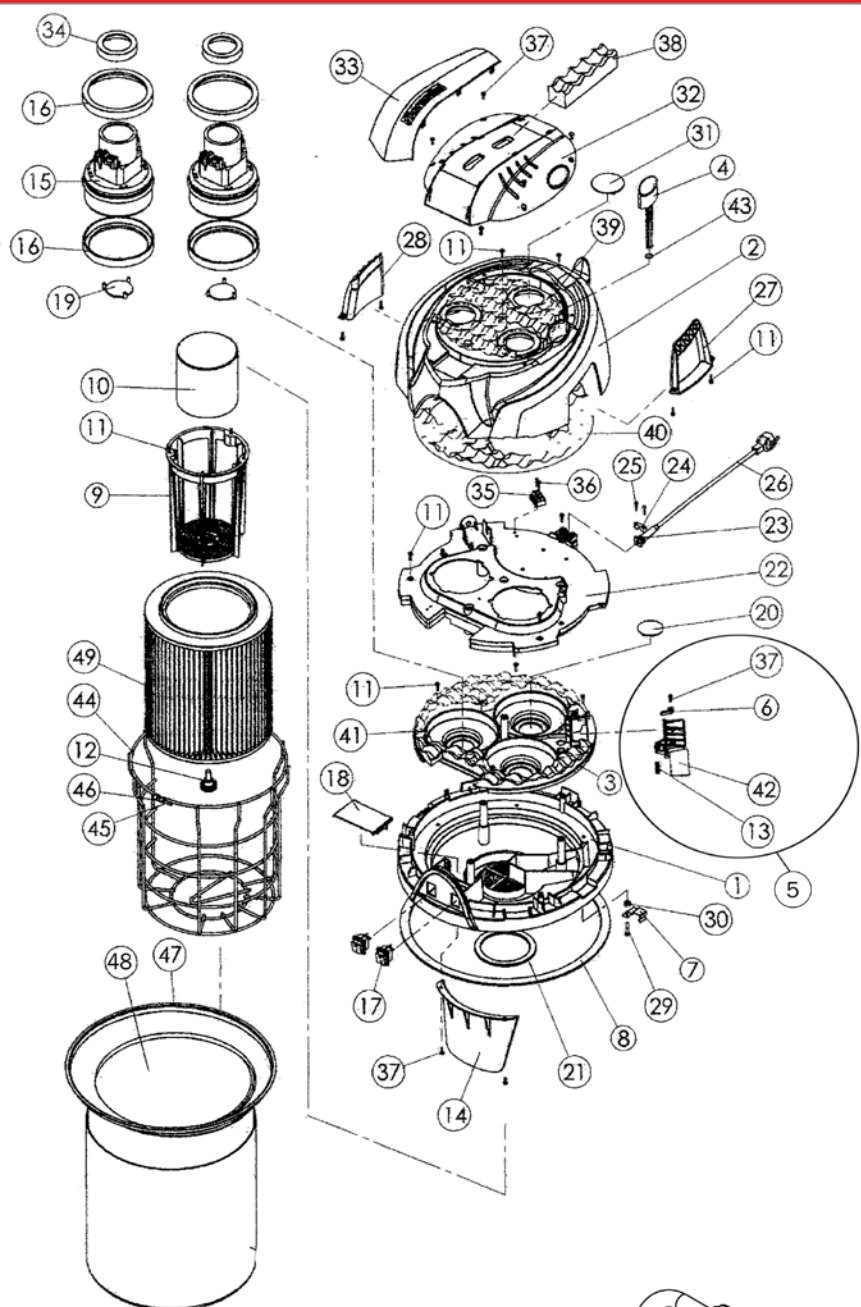

## Motor

Motors will have ventilation slots shaped like either a diagonal line or a crescent/half-moon. It's important to know which one you have because they use different brushes.

Rear View

CENO GROUP • 12221 Carlsbad St., Houston, TX 77085 • 800-710-2366 • Fax: 713-551-8456 • sales@floorsanding.com

For easier and faster ordering, please verify your model by  checking the above pictures.

ITEM	DESCRIPTION	PART #
1	CAP BASE	VB149
2	MOTOR CAP	VB121
3	MOTOR SUPPORT	VB146
4	PUSH BUTTON	VB127
5	FILTER SHAKER	VB124
6	LOCKRING	VB170
7	ANTI STATIC CLAMP	VB173
8	GASKET	VB176
9	CAGE SHUT	VB133
10	CAN-SHUT OFF	VB185
11	SCREW	VB140
12	KNOB	VB136
13	SPRING	VB182
14	PROTECTOR	VB112
15	MOTOR	VP477
16	GASKET	VP456
17	SWITCH	VP462
18	COVER	VB130
19	VALVE	VP576
20	PLUG	VP579
21	GASKET	VB188
22	DISC	VB143
23	FAIRLEAD	VB191
24	PLASTIC FAIRLEAD	VB194
25	SCREW	VB197
26	CABLE	VB196
27	RIGHT HANDLE COVER	VB116
28	LEFT HANDLE COVER	VB115
29	RECESS SCREW M5X30	VB195
30	NUT	VB200
31	TOP	VB201
32	MOTOR CAP	VB109
33	COVER	VB100
34	GASKET	VB158
35	TERMINAL BOARD	VB202
36	SCREW	VB203
37	SCREW	VB103
38	SOUND PROOFING	VB106
39	SOUND PROOFING	VB164
40	SOUND PROOFING	VB167
41	SOUND PROOFING	VB161
42	GASKET	VB179
43	SEEGER RING	VB190
44	FILTER BASKET	VB155
45	RECESS SCREW M5X45	VP637
46	M5 NUT	VP387
47	FILTER COMPLETE	VP468
48	FILTER ASSEMBLY	VB204
49	HEPA FILTER CARTRIDGE	VPH021
49A	TEFLON MICRO ANTI STATIC FILTER	VP468C

### TANK ASSEMBLY PARTS

### TANK ASSEMBLY PARTS

ITEM	DESCRIPTION	PART #
1	TRUCK BASE	VP327
2	WHEEL	VP549
3	WHEEL	VP546
4	CASING CAPPED	VP348
5	WASHER	VB206
6	SCREW	VP655
7	RECESS SCREW M6X25	VP649
8	RECESS SCREW M6X10	VP646
18	BLACK HANDLE	VB205
20	SHAFT	VB199
21	SCREWS	VP194
22	CLAMP	VP191
22A	STEEL CLAMP	VP342
23	TANK FITTING 1 1/2"	VP315
25	OVAL COMPLETE	VP315
	RIVETS	VP558