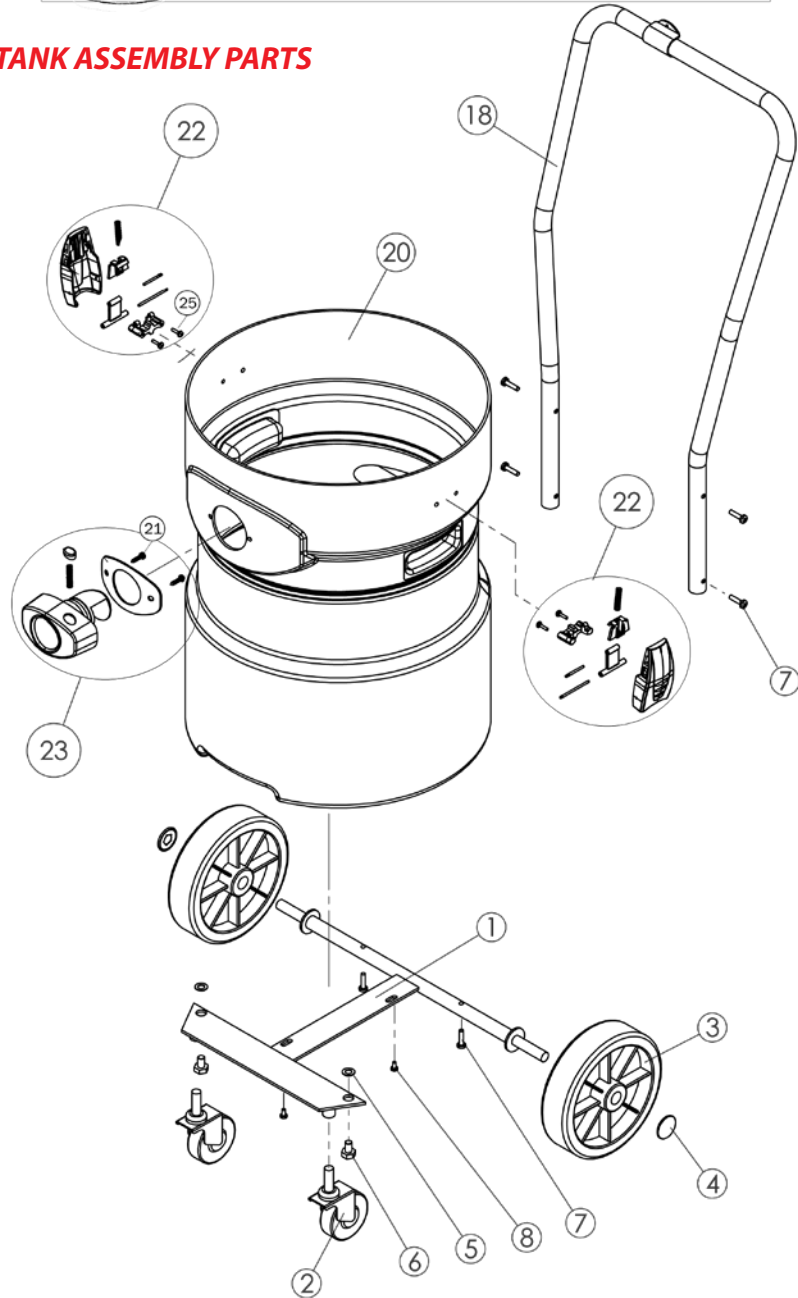

For easier and faster ordering, please verify your model by  checking the above pictures.

ITEM	DESCRIPTION	PART #
1	CAP BASE	VB149
2	MOTOR CP	VB121
3	MOTOR SUPPORT	VB146
4	PUSH BUTTON	VB127
5	FILTER SHAKER	VB124
6	LOCKRING	VB170
7	ANTI STATIC CLAMP	VB173
8	GASKET	VB176
9	CAGE SHUT	VB133
10	CAN-SHUT OFF	VB185
11	FILTER CARTRIDGE	VB139
12	SCREW	VB140
13	KNOB	VB136
14	SPRING	VB182
15	PROTECTOR	VB112
16	MOTOR	VP477
17	GASKET	VP456
18	SWITCH	VP462
19	COVER	VB130
20	VALVE	VP576
21	PLUG	VP579
22	GASKET	VB188
23	DISC	VB143
24	FAIRLEAD	VB191
25	PLASTIC FAIRLEAD	VB194
26	SCREW	VB197
27	CABLE	VB196
28	RIGHT HANDLE COVER	VB116
29	LEFT HANDLE COVER	VB115
30	RECESS SCREW M5X30	VB195
31	NUT	VB200
32	TOP	VB201
33	MOTOR CAP	VB109
34	COVER	VB100
35	GASKET	VB158
36	TERMINAL BOARD	VB202
37	SCREW	VB203
38	SCREW	VB103
39	SOUND PROOFING	VB106
40	SOUND PROOFING	VB164
41	SOUND PROOFING	VB167
42	SOUND PROOFING	VB161
43	GASKET	VB179
44	SEEGER RING	VB190
45	FILTER BASKET	VB155
46	RECESS SCREW M5X45	VP637
47	M5 NUT	VP387
48	FILTER COMPLETE	VP468
49	FILTER ASSEMBLY	VB204

### TANK ASSEMBLY PARTS

### TANK ASSEMBLY PARTS

ITEM	DESCRIPTION	PART #
1	TRUCK BASE	VP327
2	WHEEL	VP549
3	WHEEL	VP546
4	CASING CAPPED	VP348
5	WASHER	VB206
6	SCREW	VP655
7	RECESS SCREW M6X25	VP649
8	RECESS SCREW M6X10	VP646
18	BLACK HANDLE	VB205
20	SHAFT	VB199
21	SCREWS	VP194
22	CLAMP	VP191
22A	STEEL CLAMP	VP342
23	TANK FITTING 1 1/2"	
	OVAL COMPLETE	VP315
25	RIVETS	VP558