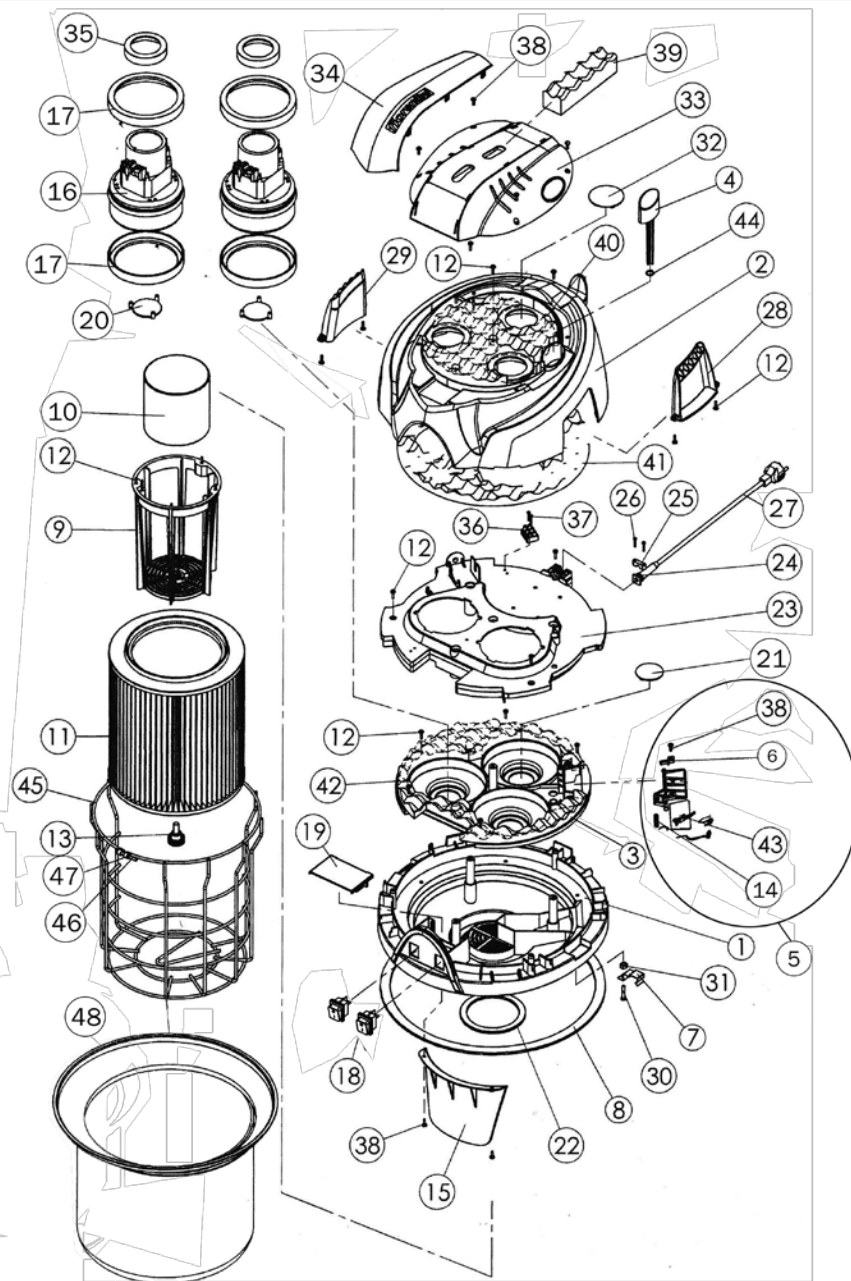

## Motor

Motors will have ventilation slots shaped like either a diagonal line or a crescent/half-moon. It's important to know which one you have because they use different brushes.

CENO GROUP • 12221 Carlsbad St., Houston, TX 77085 • 800-710-2366 • Fax: 713-551-8456 • sales@floorsanding.com

For easier and faster ordering, please verify your model by  checking the above pictures.

ITEM	DESCRIPTION	PART #
1	CAP BASE	VB149
2	MOTOR CP	VB121
3	MOTOR SUPPORT	VB146
4	PUSH BUTTON	VB127
5	FILTER SHAKER	VB124
6	LOCKRING	VB170
7	ANTI STATIC CLAMP	VB173
8	GASKET	VB176
9	CAGE SHUT	VB133
10	CAN-SHUT OFF	VB185
11	FILTER CARTRIDGE	VB139
12	SCREW	VB140
13	KNOB	VB136
14	SPRING	VB182
15	PROTECTOR	VB112
16	MOTOR	VP477
17	GASKET	VP456
18	SWITCH	VP462
19	COVER	VB130
20	VALVE	VP576
21	PLUG	VP579
22	GASKET	VB188
23	DISC	VB143
24	FAIRLEAD	VB191
25	PLASTIC FAIRLEAD	VB194
26	SCREW	VB197
27	CABLE	VB196
28	RIGHT HANDLE COVER	VB116
29	LEFT HANDLE COVER	VB115
30	RECESS SCREW M5X30	VB195
31	NUT	VB200
32	TOP	VB201
33	MOTOR CAP	VB109
34	COVER	VB100
35	GASKET	VB158
36	TERMINAL BOARD	VB202
37	SCREW	VB203
38	SCREW	VB103
39	SOUND PROOFING	VB106
40	SOUND PROOFING	VB164
41	SOUND PROOFING	VB167
42	SOUND PROOFING	VB161
43	GASKET	VB179
44	SEEGER RING	VB190
45	FILTER BASKET	VB155
46	RECESS SCREW M5X45	VP637
47	M5 NUT	VP387
48	FILTER COMPLETE	VP468
49	FILTER ASSEMBLY	VB204

### TANK ASSEMBLY PARTS

### TANK ASSEMBLY PARTS

ITEM	DESCRIPTION	PART #
1	TRUCK BASE	VP327
2	WHEEL	VP549
3	WHEEL	VP546
4	CASING CAPPED	VP348
5	WASHER	VB206
6	SCREW	VP655
7	RECESS SCREW M6X25	VP649
8	RECESS SCREW M6X10	VP646
18	BLACK HANDLE	VB205
20	SHAFT	VB199
21	SCREWS	VP194
22	CLAMP	VP191
22A	STEEL CLAMP	VP342
23	TANK FITTING 1 1/2"	
	OVAL COMPLETE	VP315
25	RIVETS	VP558