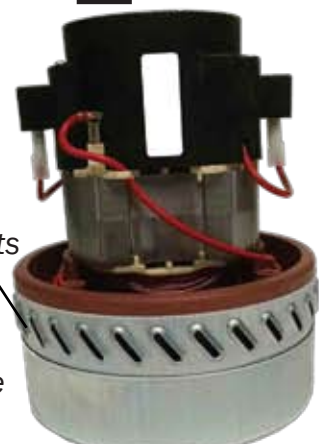

## Top

2 on/off switches (3 if 3-motor model)  
Plastic latches

"Shaker" Button

Blue top

## Motor

Motors will have ventilation slots shaped like either a diagonal line or a crescent/half-moon. It's important to know which one you have because they use different brushes.

CENO GROUP • 12221 Carlsbad St., Houston, TX 77085 • 800-710-2366 • Fax: 713-551-8456 • sales@floorsanding.com

For easier and faster ordering, please verify your model by  checking the above pictures.

ITEM	DESCRIPTION	PART #
1	CAP BASE	VB149
2	MOTOR CP	VB121
3	MOTOR SUPPORT	VB146
4	PUSH BUTTON	VB127
5	FILTER SHAKER	VB124
6	LOCKRING	VB170
7	ANTI STATIC CLAMP	VB173
8	GASKET	VB176
9	CAGE SHUT	VB133
10	CAN-SHUT OFF	VB185
11	FILTER CARTRIDGE	VB139
12	SCREW	VB140
13	KNOB	VB136
14	SPRING	VB182
15	PROTECTOR	VB112
16	MOTOR	VP477
17	GASKET	VP456
18	SWITCH	VP462
19	COVER	VB130
20	VALVE	VP576
21	PLUG	VP579
22	GASKET	VB188
23	DISC	VB143
24	FAIRLEAD	VB191
25	PLASTIC FAIRLEAD	VB194
26	SCREW	VB197
27	CABLE	VB196
28	RIGHT HANDLE COVER	VB116
29	LEFT HANDLE COVER	VB115
30	RECESS SCREW M5X30	VB195
31	NUT	VB200
32	TOP	VB201
33	MOTOR CAP	VB109
34	COVER	VB100
35	GASKET	VB158
36	TERMINAL BOARD	VB202
37	SCREW	VB203
38	SCREW	VB103
39	SOUND PROOFING	VB106
40	SOUND PROOFING	VB164
41	SOUND PROOFING	VB167
42	SOUND PROOFING	VB161
43	GASKET	VB179
44	SEEGER RING	VB190
45	FILTER BASKET	VB155
46	RECESS SCREW M5X45	VP637
47	M5 NUT	VP387
48	FILTER COMPLETE	VP468
49	FILTER ASSEMBLY	VB204