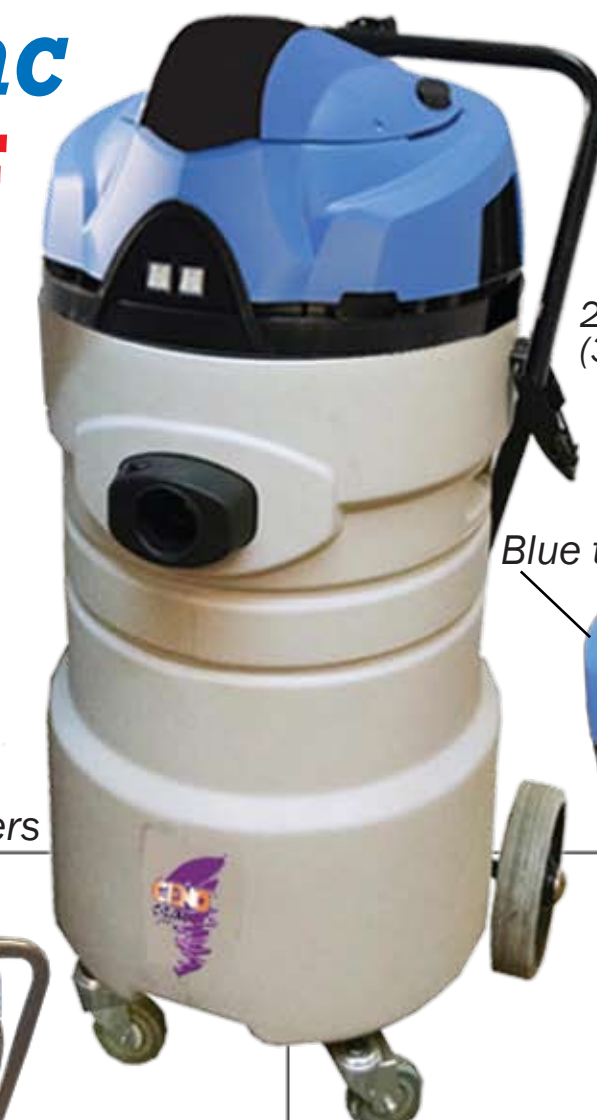

# Max Vac S-UFF

2 - 1200 Watt Motors 120V  
3 - 1200 Watt Motors 240V

**VE600**  
**VE600-240**

## Wheels

## Top

2 on/off switches (3 if 3-motor model)  
Plastic latches

"Shaker" Button

Blue top

### TANK ASSEMBLY PARTS

ITEM	DESCRIPTION	PART #
1	TRUCK BASE	VP327
2	WHEEL	VP549
3	WHEEL	VP546
4	CASING CAPPED	VP348
5	WASHER	VB206
6	SCREW	VP655
7	RECESS SCREW M6X25	VP649
8	RECESS SCREW M6X10	VP646
18	BLACK HANDLE	VB205
20	SHAFT	VB199
21	SCREWS	VP194
22	CLAMP	VP191
22A	STEEL CLAMP	VP342
23	TANK FITTING 1 1/2"	
	OVAL COMPLETE	VP315
25	RIVETS	VP558